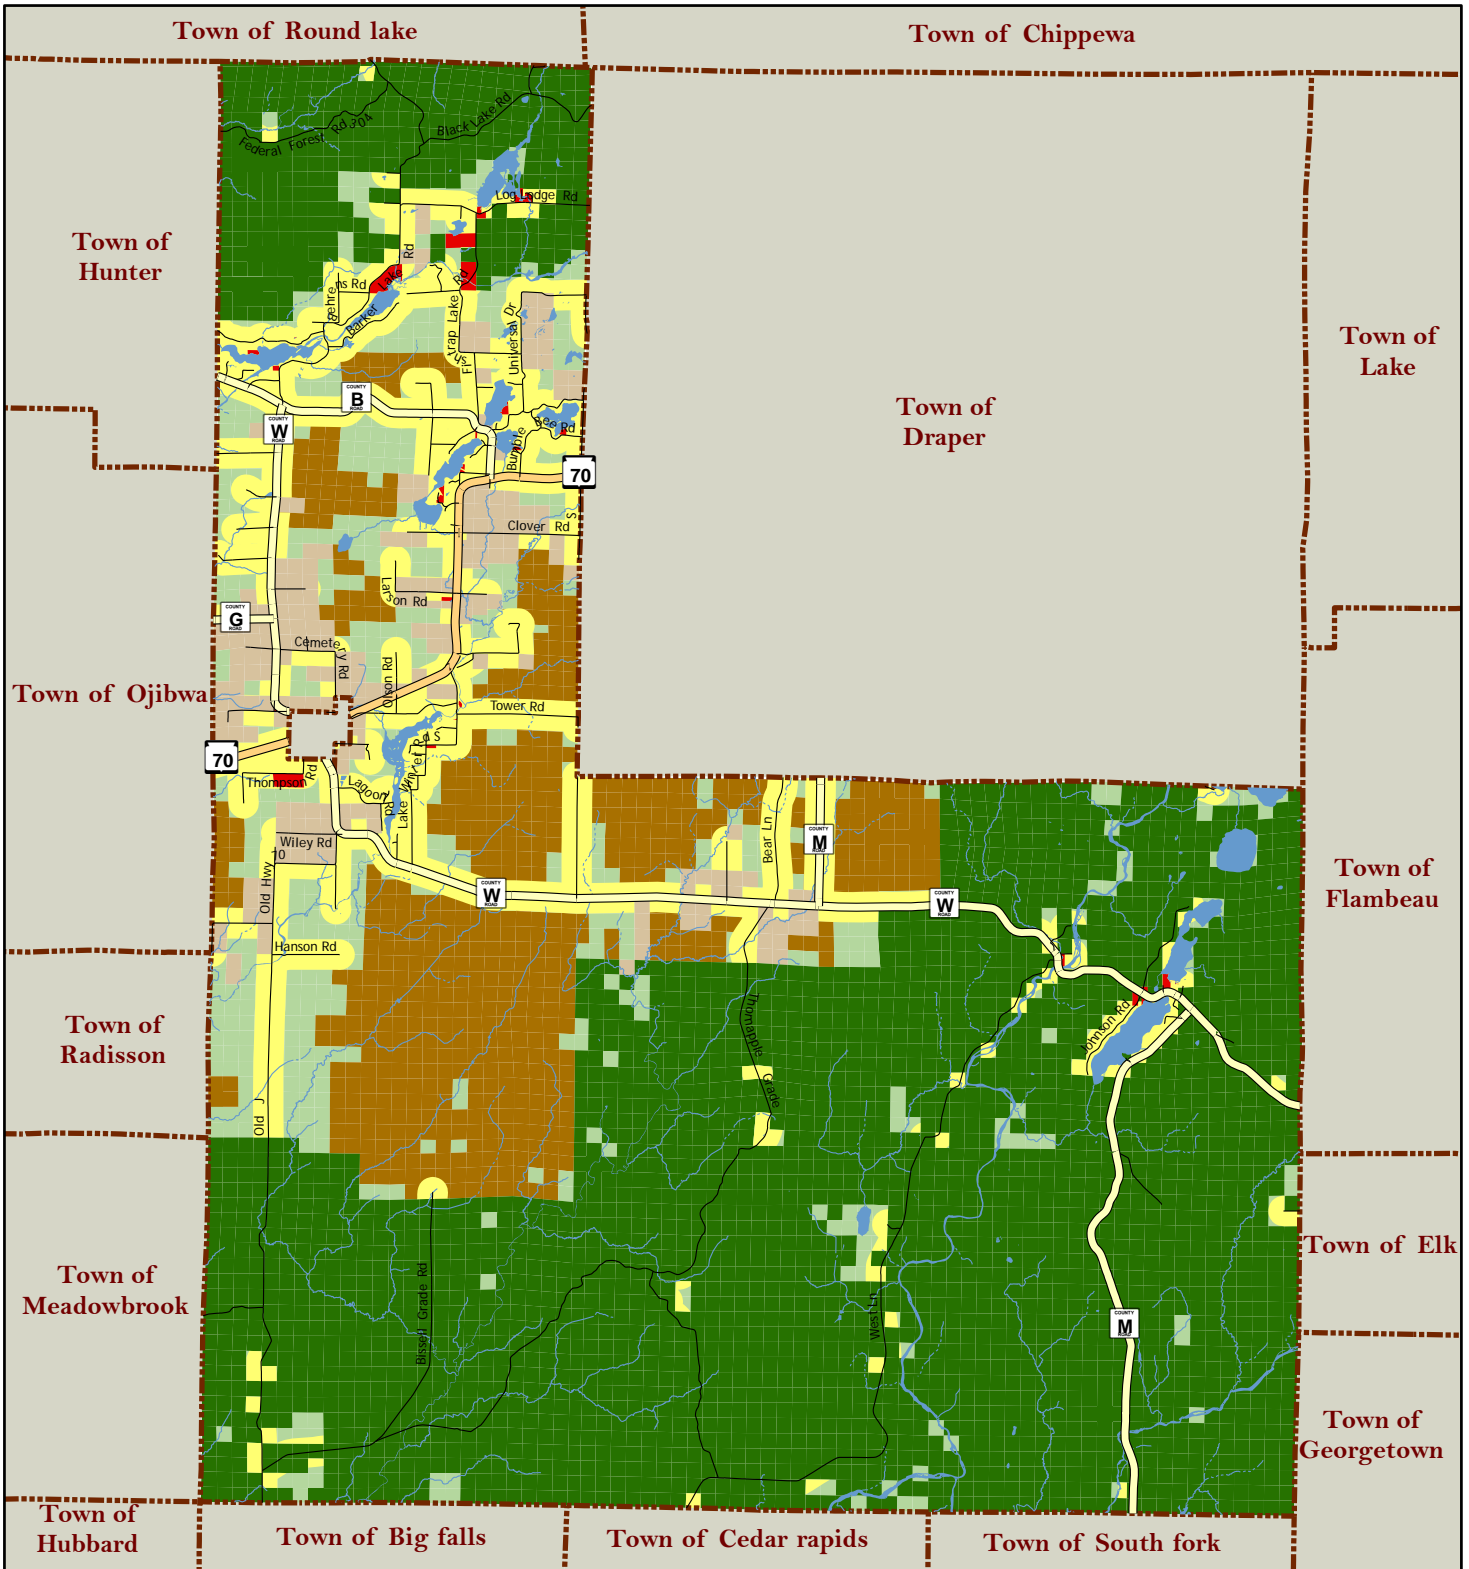

Town of Winter, Sawyer County, Wisconsin

Map 56 - Future Land Use
01/21/2010

- Future Land Use**
-  Public Forest
 -  Government/Institutional
 -  Agriculture
 -  Forest Residential
 -  Forest Rural Residential