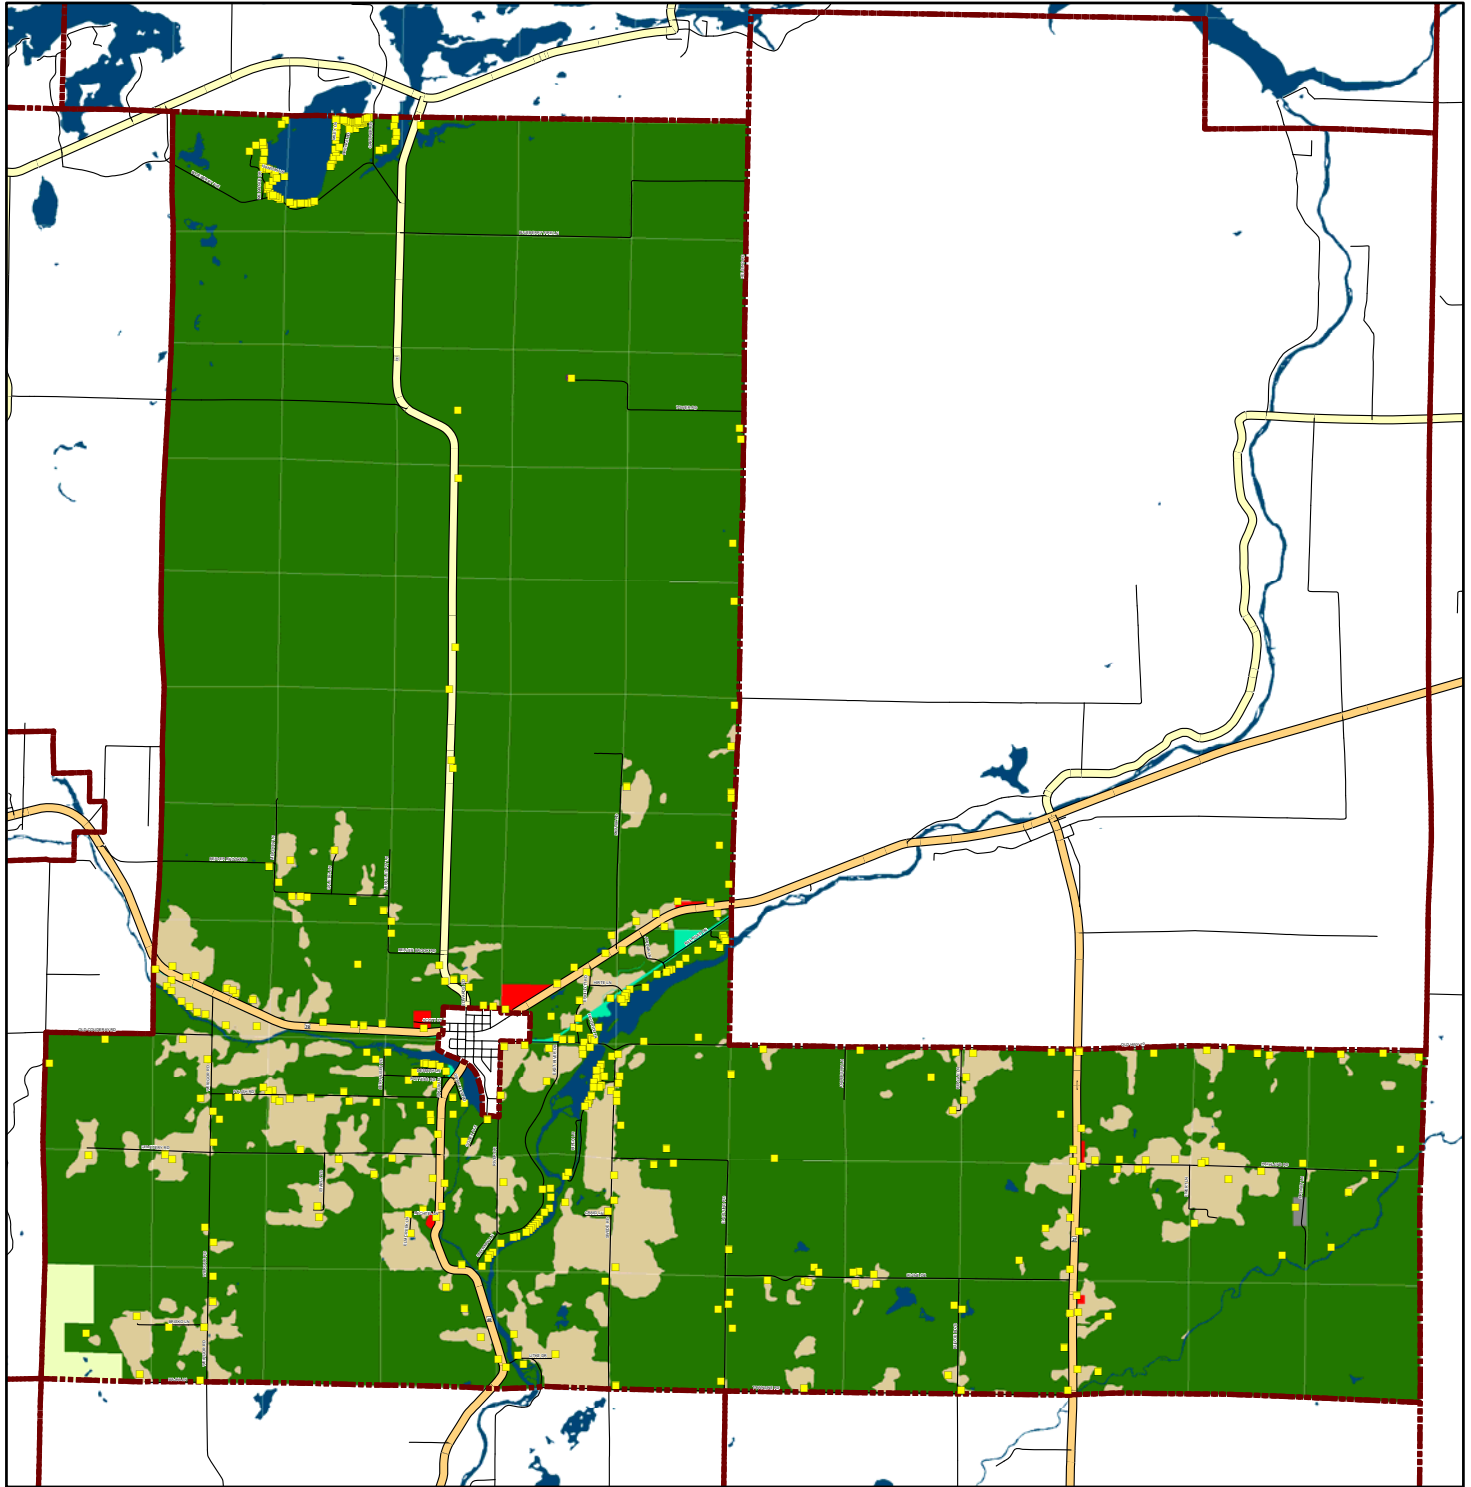

# Town of Radisson, Sawyer County, Wisconsin