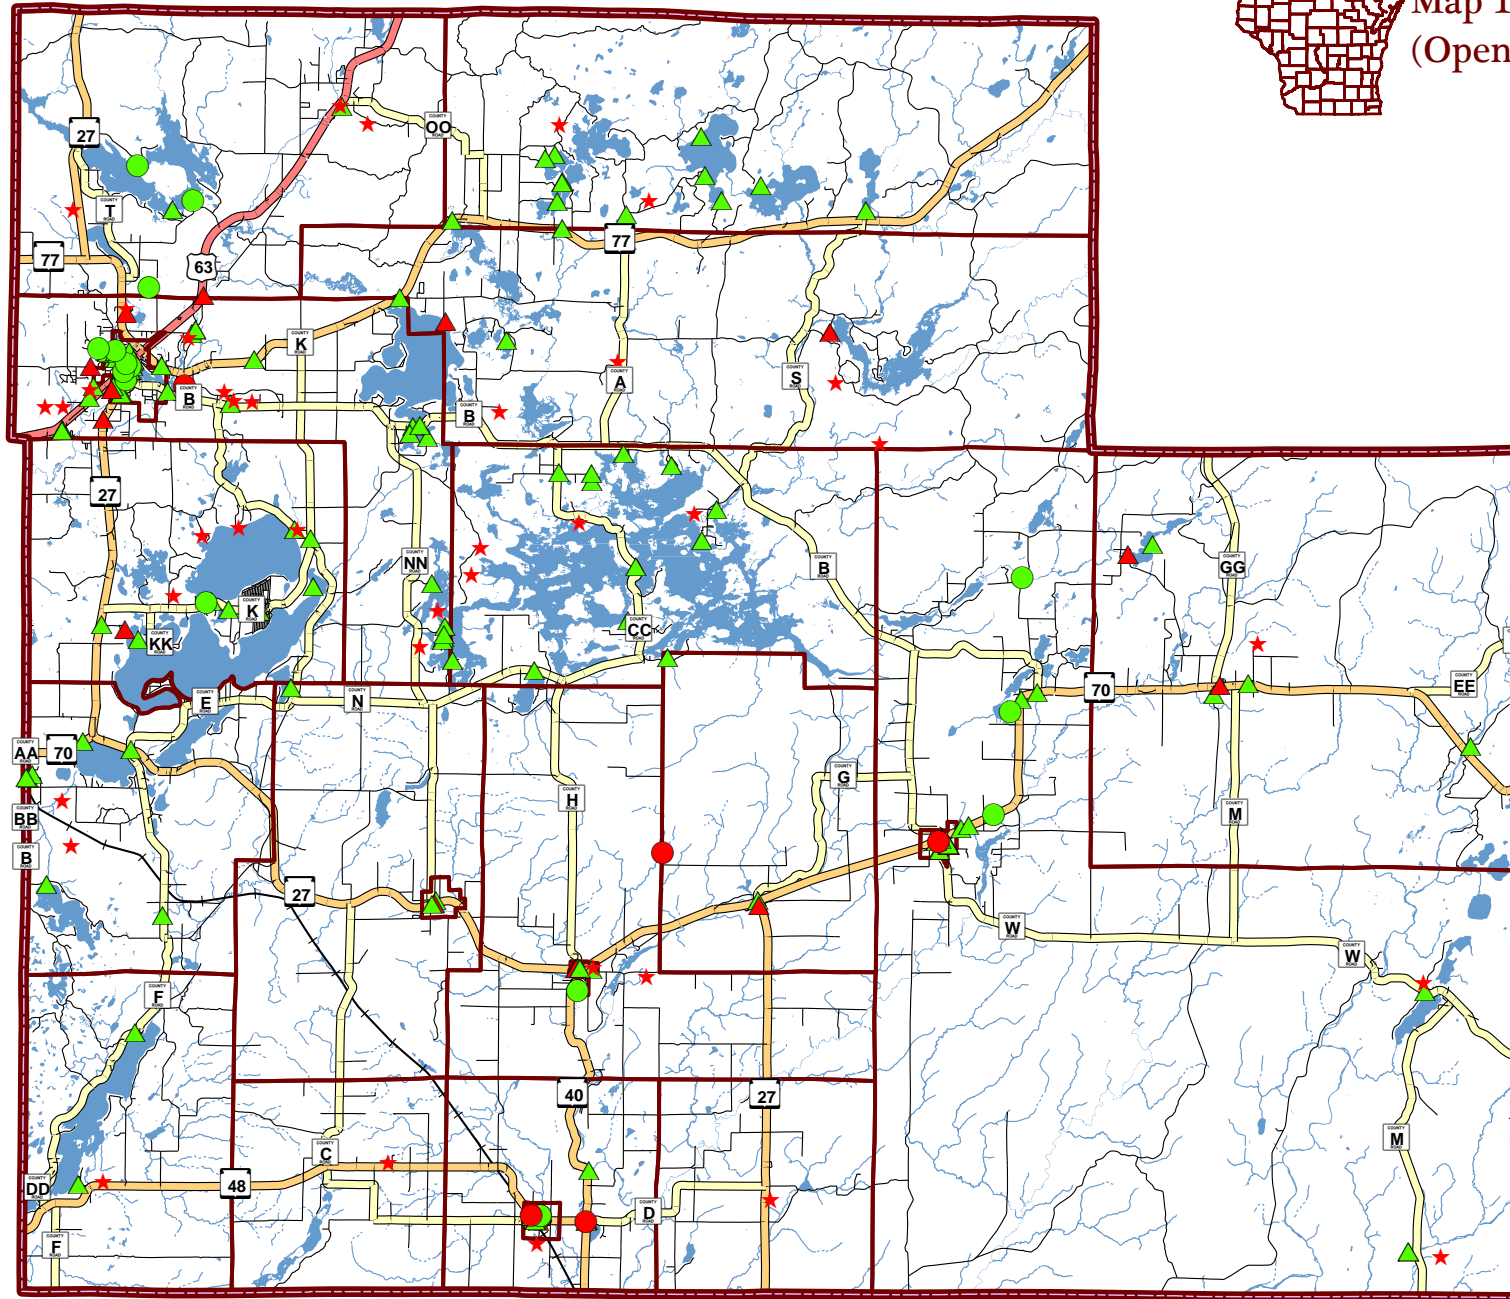

Sawyer County, Wisconsin

Map 19 - Contamination Sites (Open Sites)

- ★ Landfill (Closed)
- ERP closed
- ERP open
- ▲ LUST closed
- ▲ LUST open