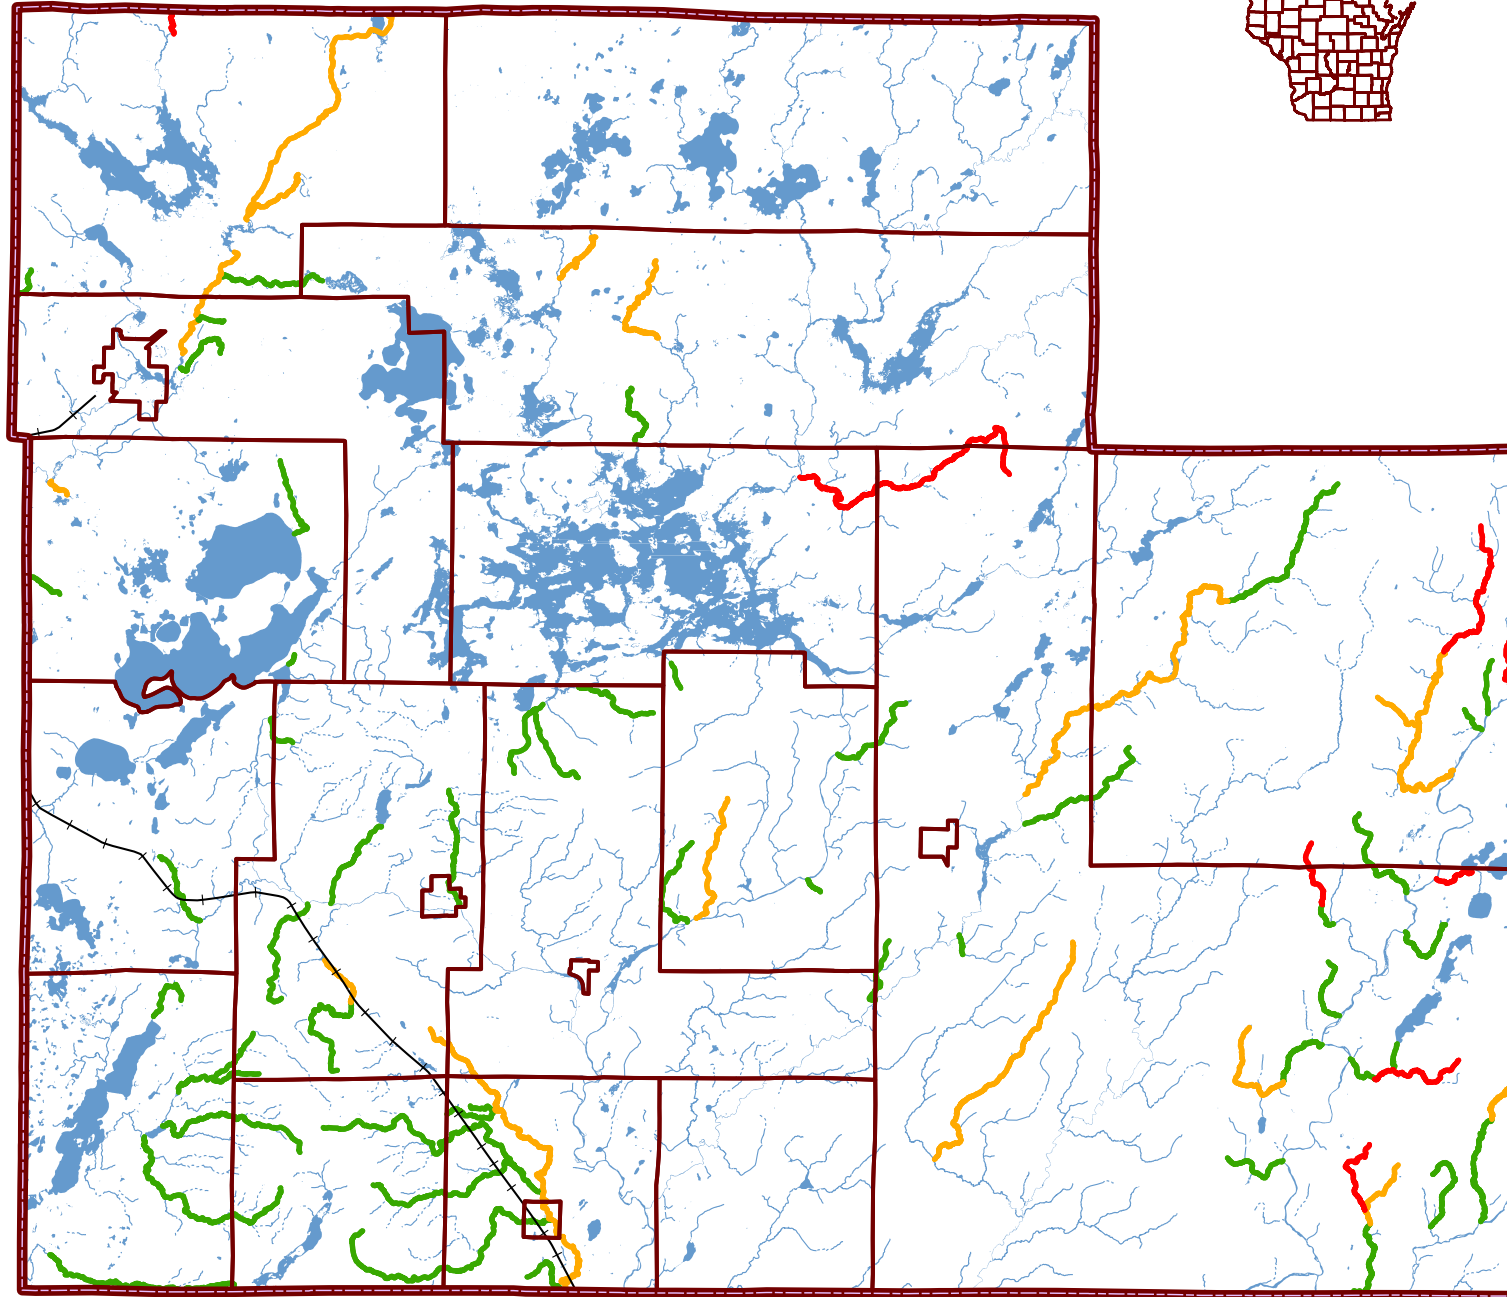

# Sawyer County, Wisconsin

## Map 13 - Trout Streams

### Hydrography

-  Lakes
-  Perennial River/Stream
-  Intermittent Stream

### Stream Class

-  1
-  2
-  3