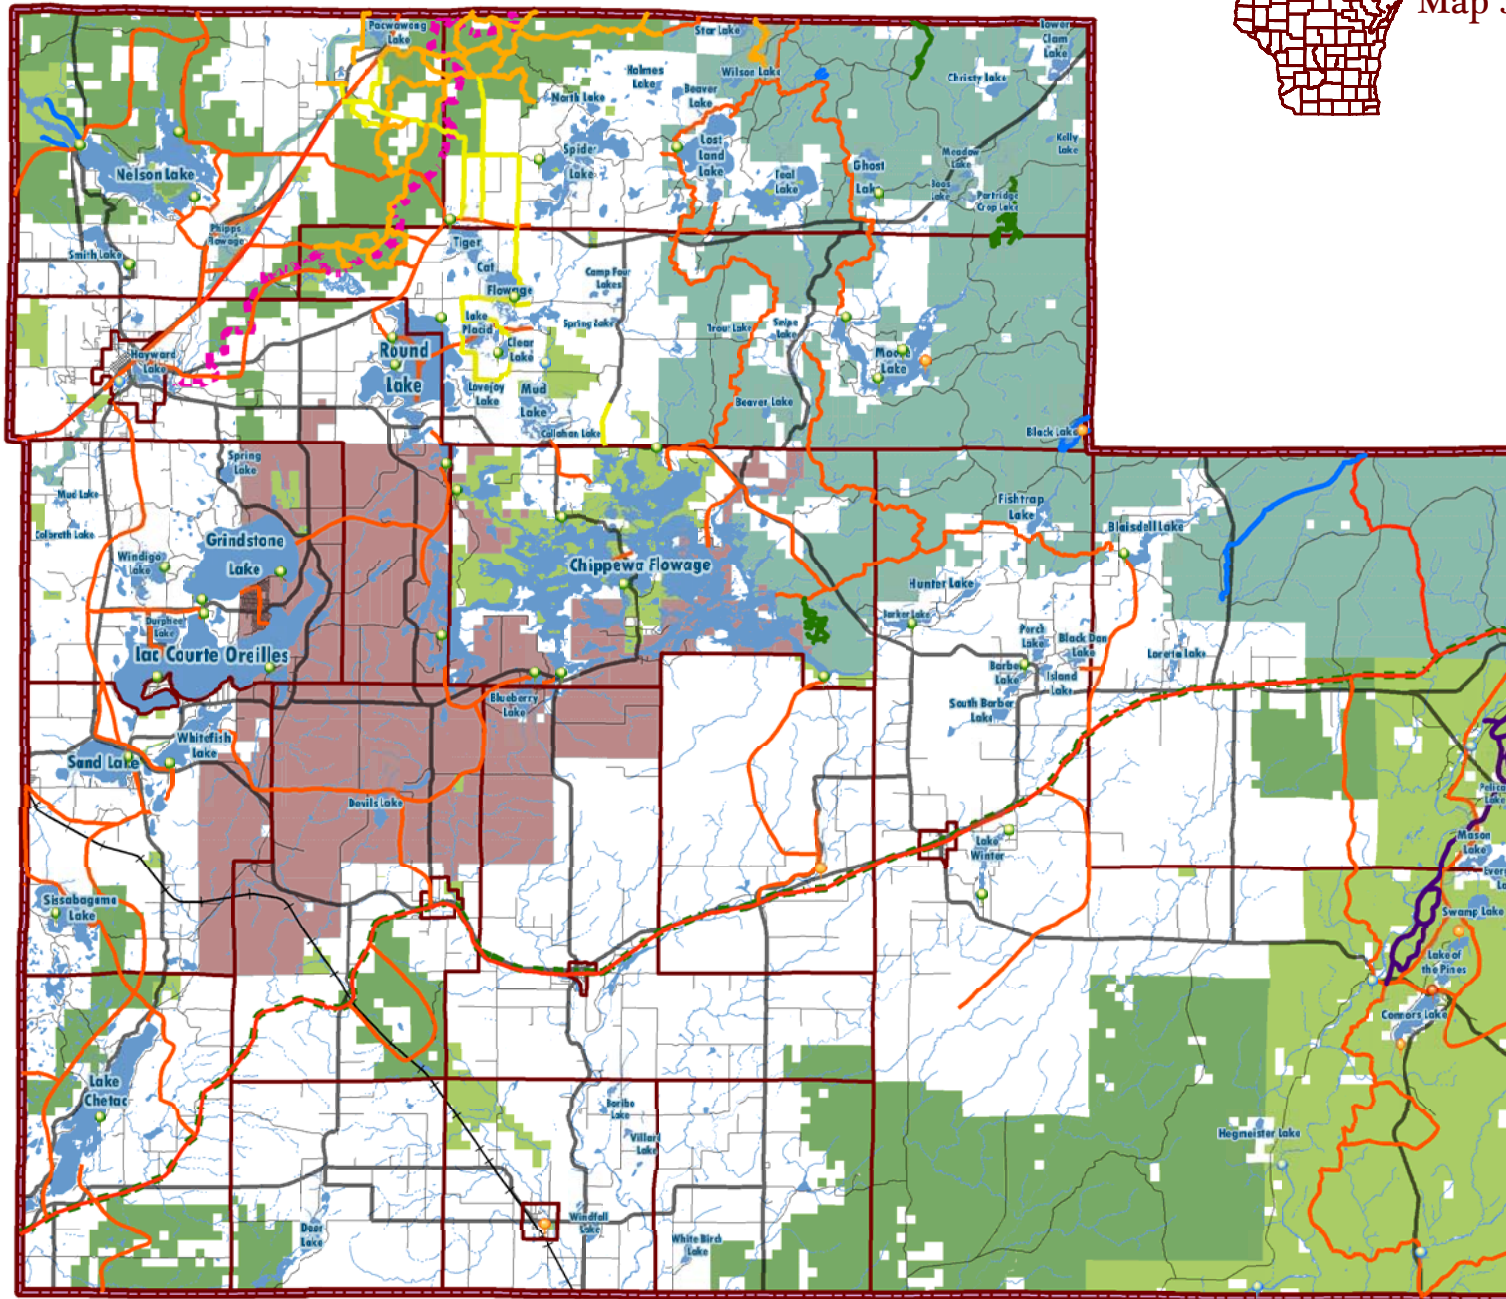

# Sawyer County, Wisconsin

## Map 3 - Parks and Recreation

### Hydrography

- Lakes
- Perennial River/Stream
- Intermittent Stream

### Public & Tribal Lands

- County
- Federal
- State
- Tribal