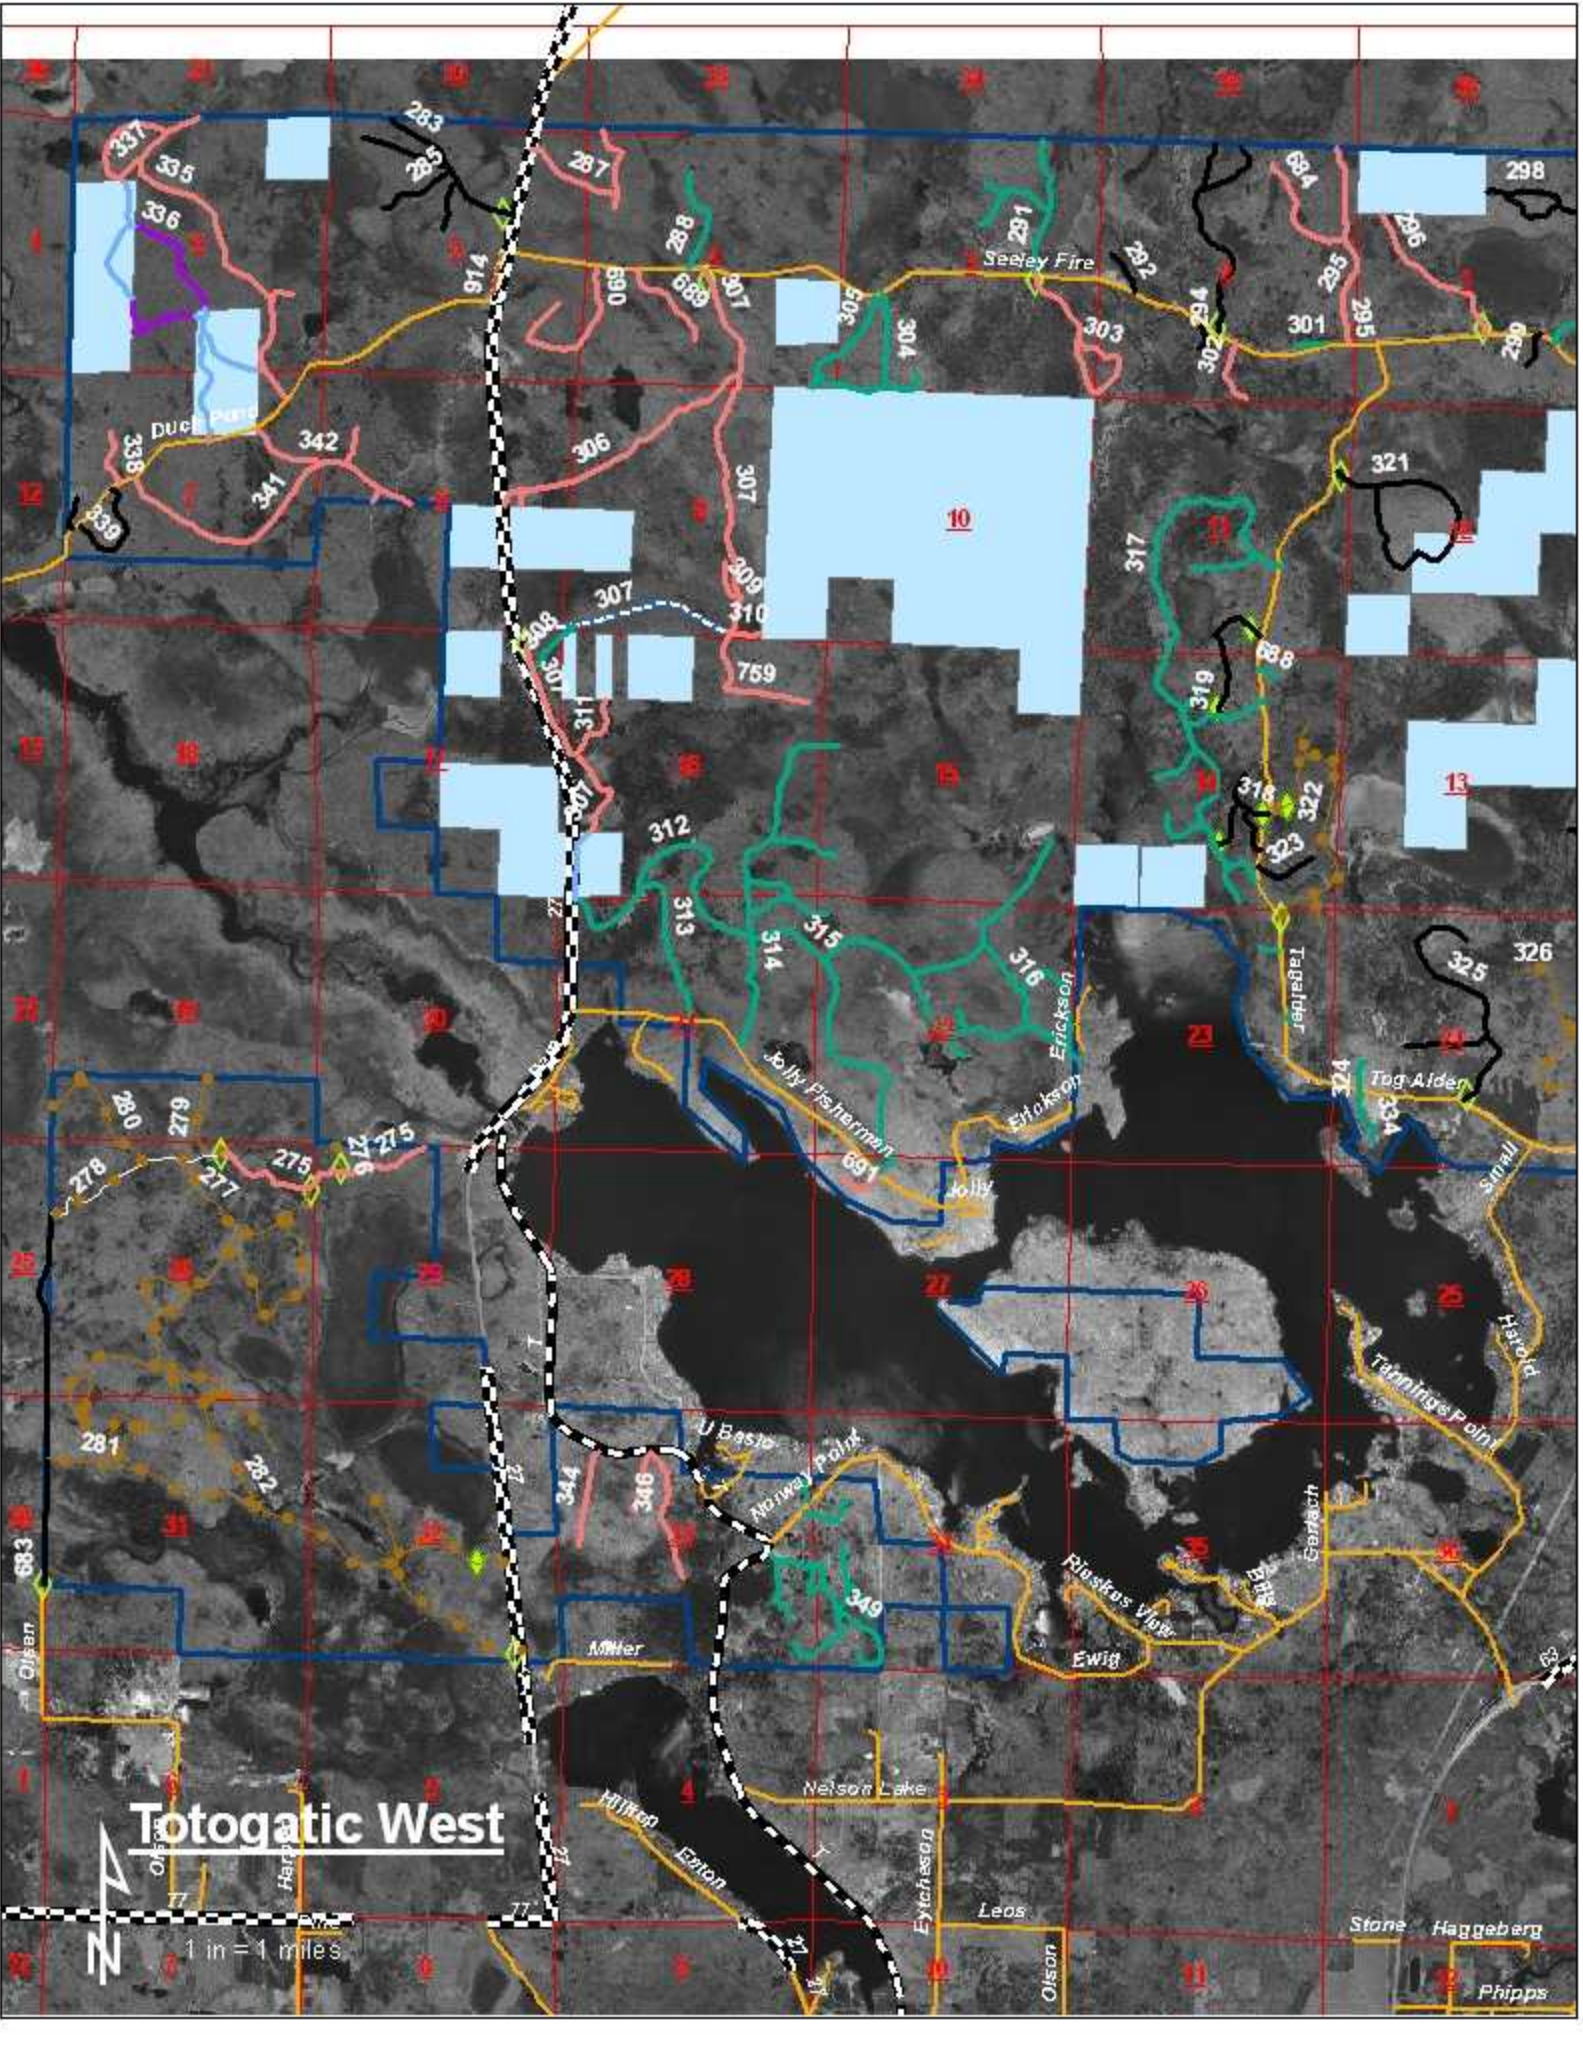

# Totogatic Legend

## Legend

-  limited open access
-  open access
-  closed access
-  limited access
-  private
-  hunter walking trail
-  hunter walking trail/snowmobile
-  snow(limited open access)
-  snow (closed access)
-  ATV Exclusive
-  proposed\_atv
-  berms\_w9
-  gates\_w9
-  State\_US Highway
-  County Highway
-  Town Road
-  county boundary
-  pvtinhd\_w9

# Totogatic West

1 in = 1 miles

Stone Haggeberg Phipps

# Totogatic East