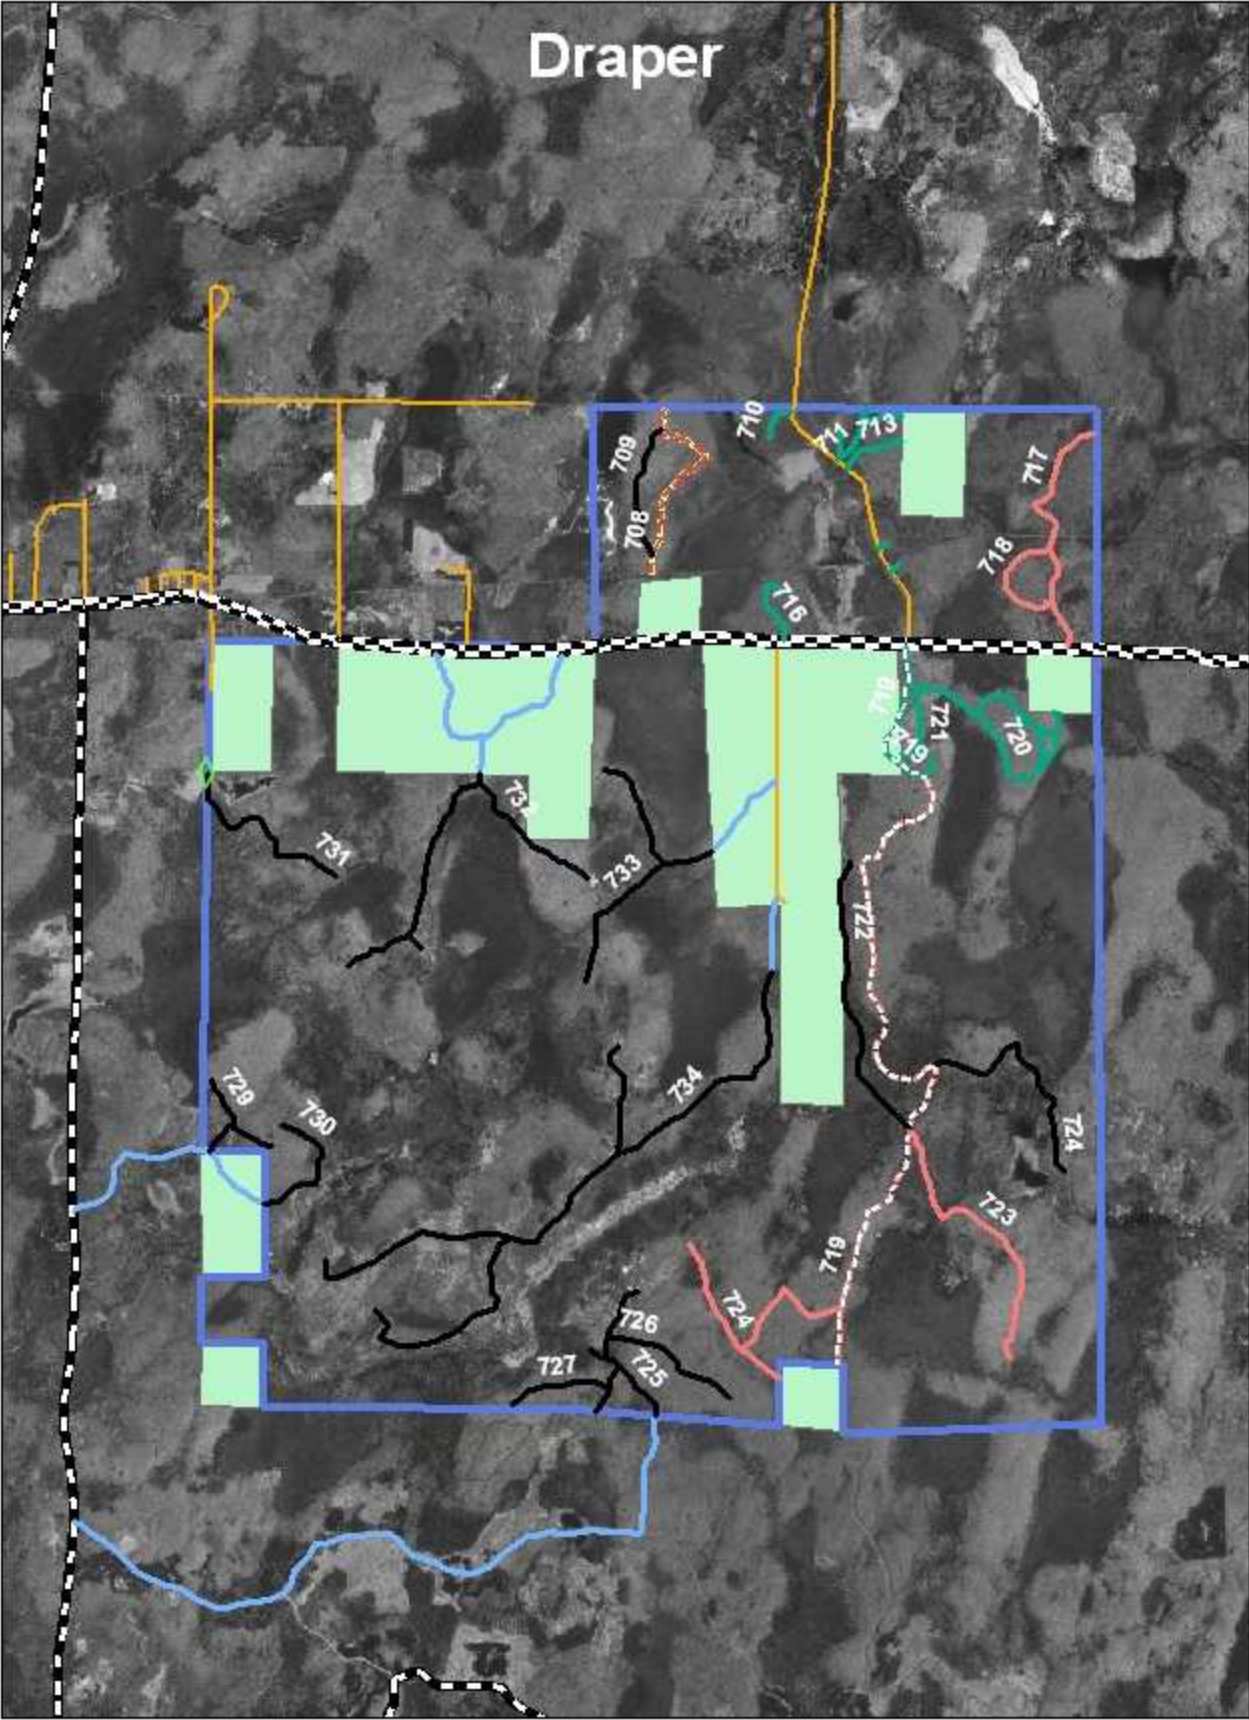

Draper Legend

Legend

 gates_w9

 berms_w9

 closed

 limited open

 snowmobile (limited access)

 snowmobile (open access)

 private

 atv ex

 open

 county forest boundary

 pvtinhld_w9

1 inch = 0.75 miles